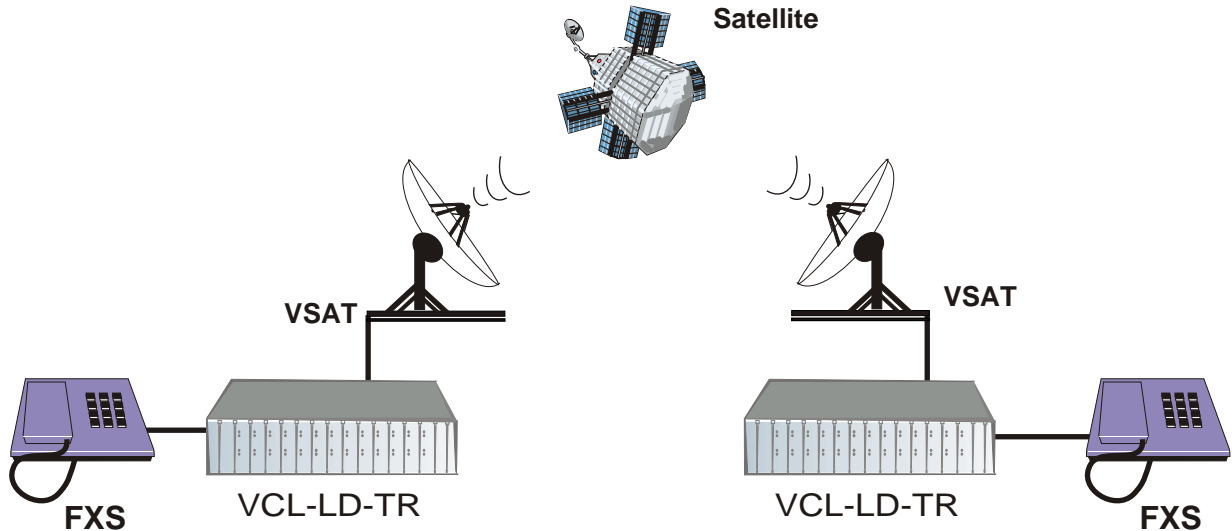

Thin Route Telephony, Point to Point VF Link for Hot-Line Access

FXS - FXS

- 1 Voice Channel @ 9.6kbps (Asynchronous Rs232)
or
- 6 Voice channels @ 64kbps (Synchronous)
- Network medium can be satellite (VSAT) or 64kbps (Single Twest) datalink