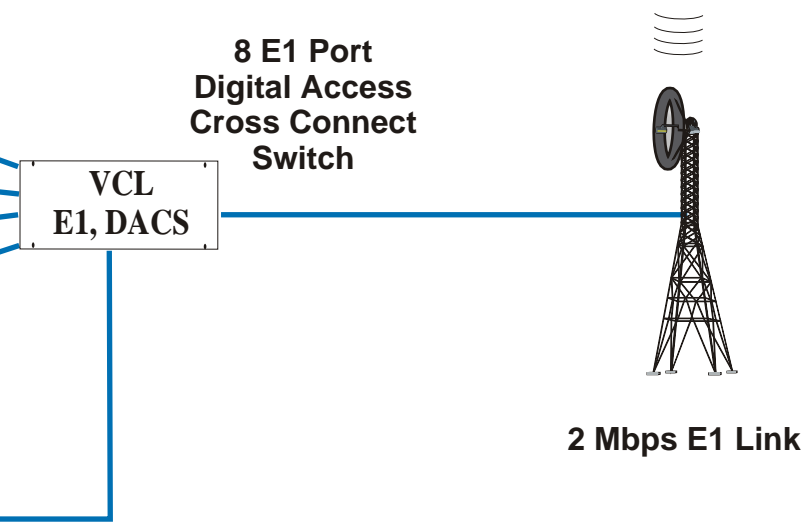

VCL LD - Voice Compression Equipment - Network Diagram

A

B

192 Kbps ISP-Data Link