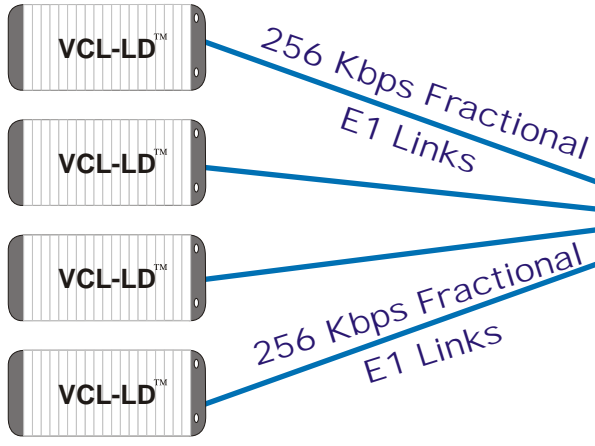

VCL LD - Voice Compression Equipment - Network Diagram

A

B

192 Kbps ISP-Data Link