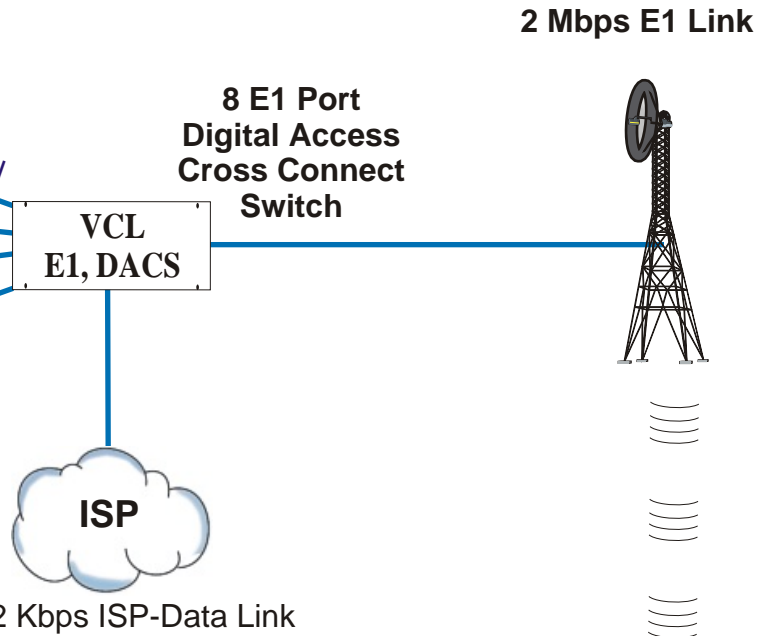

VCL LD - Voice Compression Equipment - Network Diagram

A

B

192 Kbps ISP-Data Link