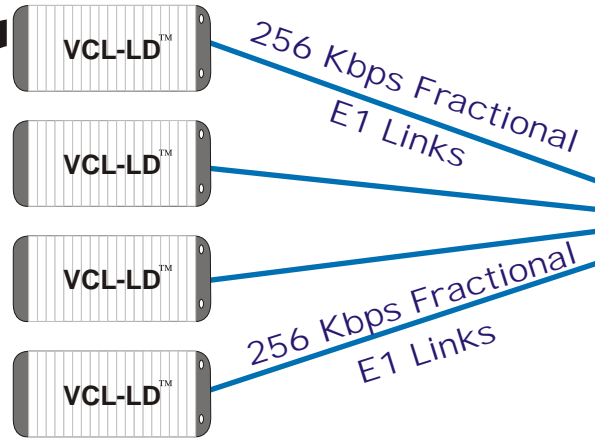

VCL LD - Voice Compression Equipment - Network Diagram

A

B

192 Kbps ISP-Data Link