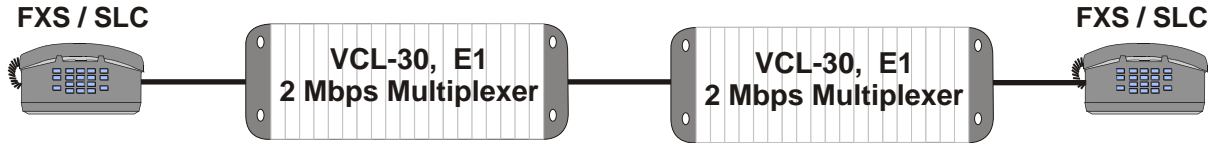

VCL-30 E1, 2Mbps Multiplexer

Hotline Link

FXS / SLC 2 wire subscriber loop interface card